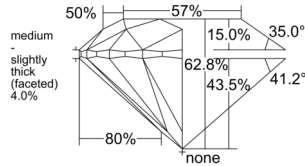

GIA®

FACSIMILE

GIA REPORT

7516692331

Verify this report at GIA.edu

GIA NATURAL DIAMOND DOSSIER®

March 21, 2025
GIA Report Number 7516692331
Shape and Cutting Style ..... Round Brilliant
Measurements ..... 4.74 - 4.76 x 2.98 mm

GRADING RESULTS

Carat Weight ..... 0.41 carat
Color Grade ..... F
Clarity Grade VS2
Cut Grade ..... Excellent

ADDITIONAL GRADING INFORMATION

Polish ..... Excellent
Symmetry ..... Excellent
Fluorescence ..... None
Clarity Characteristics..... Crystal, Needle, Cloud, Feather
Inscription(s): GIA 7516692331

PROPORTIONS

Profile to actual proportions

GRADING SCALES

GIA COLOR SCALE

COLORLESS	D
	E
	F
	G
	H
	I
	J
NEAR COLORLESS	K
	L
Faint	M
	N
	O
	P
Very Light	Q
	R
	S
	T
	U
	V
Light	W
	X
	Y
	Z

GIA CLARITY SCALE

FLAWLESS	VERY VERY SLIGHTLY INCLUDED	VS₁	VS₂	VS₁	VS₂	SL₁	SL₂	I₁	I₂	I₃					
											FLAWLESS	INTERNALLY FLAWLESS	VERY SLIGHTLY INCLUDED	SLIGHTLY INCLUDED	INCLUDED

GIA CUT SCALE

EXCELLENT
VERY GOOD
GOOD
FAIR
POOR