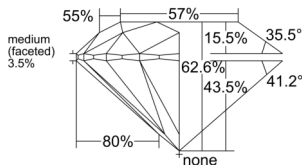

GIA®

FACSIMILE

GIA REPORT 6515865836

Verify this report at GIA.edu

GIA NATURAL DIAMOND DOSSIER®

April 11, 2025
GIA Report Number **6515865836**
Shape and Cutting Style ..... **Round Brilliant**
Measurements ..... **4.71 - 4.73 x 2.96 mm**

GRADING RESULTS

Carat Weight ..... **0.40 carat**
Color Grade ..... **F**
Clarity Grade **VS2**
Cut Grade ..... **Excellent**

ADDITIONAL GRADING INFORMATION

Polish ..... **Excellent**
Symmetry ..... **Excellent**
Fluorescence ..... **None**
Clarity Characteristics..... **Cloud, Feather, Crystal**
Inscription(s): **GIA 6515865836**

PROPORTIONS

Profile to actual proportions

GRADING SCALES

GIA COLOR SCALE	GIA CLARITY SCALE	GIA CUT SCALE	
D	FLAWLESS	EXCELLENT	
E	INTERNALLY FLAWLESS		
F		VVS₁	VERY GOOD
G	VVS₂		
H	VS₁	GOOD	
I	VS₂		
J	SI₁	FAIR	
K	SI₂		
L	I₁	POOR	
M	I₂		
N	I₃		
O			
P			
Q			
R			
S			
T			
U			
V			
W			
X			
Y			
Z