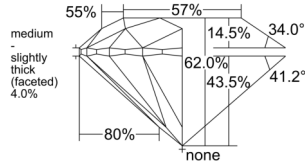

GIA®

FACSIMILE

GIA REPORT 5513736116

Verify this report at GIA.edu

GIA NATURAL DIAMOND DOSSIER®

March 27, 2025
GIA Report Number 5513736116
Shape and Cutting Style ..... Round Brilliant
Measurements ..... 4.79 - 4.82 x 2.98 mm

GRADING RESULTS

Carat Weight ..... 0.42 carat
Color Grade ..... F
Clarity Grade VS2
Cut Grade ..... Excellent

ADDITIONAL GRADING INFORMATION

Polish ..... Excellent
Symmetry ..... Excellent
Fluorescence ..... None
Clarity Characteristics ..... Crystal, Feather
Inscription(s): GIA 5513736116

PROPORTIONS

Profile to actual proportions