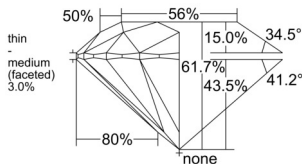

GIA®

FACSIMILE

GIA REPORT 6515821184

Verify this report at GIA.edu

GIA NATURAL DIAMOND DOSSIER®

April 07, 2025
GIA Report Number 6515821184
Shape and Cutting Style ..... Round Brilliant
Measurements ..... 4.75 - 4.78 x 2.94 mm

GRADING RESULTS

Carat Weight ..... 0.40 carat
Color Grade ..... G
Clarity Grade VS2
Cut Grade ..... Excellent

ADDITIONAL GRADING INFORMATION

Polish ..... Excellent
Symmetry ..... Excellent
Fluorescence ..... None
Clarity Characteristics..... Crystal, Cloud, Feather
Inscription(s): GIA 6515821184

PROPORTIONS

GRADING SCALES

GIA COLOR SCALE	GIA CLARITY SCALE	GIA CUT SCALE	
D	FLAWLESS	EXCELLENT	
E	INTERNALLY FLAWLESS		
F		VVS₁	VERY GOOD
G	VVS₂		
H	VS₁	GOOD	
I	VS₂		
J	SI₁	FAIR	
K	SI₂		
L	I₁	POOR	
M	I₂		
N	I₃		
O			
P			
Q			
R			
S			
T			
U			
V			
W			
X			
Y			
Z