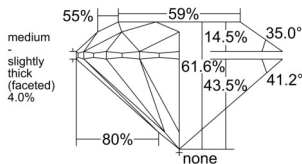

GIA®

FACSIMILE

GIA REPORT 2526052773

Verify this report at GIA.edu

GIA NATURAL DIAMOND DOSSIER®

May 05, 2025
GIA Report Number 2526052773
Shape and Cutting Style ..... Round Brilliant
Measurements ..... 4.76 - 4.78 x 2.94 mm

GRADING RESULTS

Carat Weight ..... 0.41 carat
Color Grade ..... F
Clarity Grade VS2
Cut Grade ..... Excellent

ADDITIONAL GRADING INFORMATION

Polish ..... Excellent
Symmetry ..... Excellent
Fluorescence ..... None
Clarity Characteristics ..... Cloud, Crystal
Inscription(s): GIA 2526052773

PROPORTIONS

Profile to actual proportions

GRADING SCALES

GIA COLOR SCALE	GIA CLARITY SCALE	GIA CUT SCALE	
D	FLAWLESS	EXCELLENT	
E	INTERNALLY FLAWLESS		
F		VVS₁	VERY GOOD
G	VVS₂		
H	VS₁	GOOD	
I	VS₂		
J	SI₁	FAIR	
K	SI₂		
L	I₁	POOR	
M	I₂		
N	I₃		
O			
P			
Q			
R			
S			
T			
U			
V			
W			
X			
Y			
Z