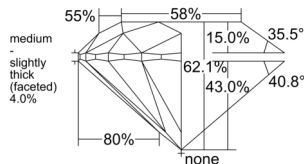

GIA®

FACSIMILE

GIA REPORT 1519787227

Verify this report at GIA.edu

GIA NATURAL DIAMOND DOSSIER®

April 02, 2025
GIA Report Number 1519787227
Shape and Cutting Style ..... Round Brilliant
Measurements ..... 4.73 - 4.75 x 2.94 mm

GRADING RESULTS

Carat Weight ..... 0.41 carat
Color Grade ..... F
Clarity Grade VS2
Cut Grade ..... Excellent

ADDITIONAL GRADING INFORMATION

Polish ..... Excellent
Symmetry ..... Excellent
Fluorescence ..... None
Clarity Characteristics ..... Crystal, Cloud
Inscription(s): GIA 1519787227

PROPORTIONS

GRADING SCALES

GIA COLOR SCALE

COLORLESS	D
	E
	F
	G
	H
	I
	J
NEAR COLORLESS	K
	L
FAIN	M
	N
	O
	P
VERY LIGHT	Q
	R
	S
	T
	U
	V
	W
	X
	Y
LIGHT	Z

GIA CLARITY SCALE

	FLAWLESS
	INTERNALLY FLAWLESS
VERY VERY SLIGHTLY INCLUDED	VVS₁
	VVS₂
VERY SLIGHTLY INCLUDED	VS₁
	VS₂
SLIGHTLY INCLUDED	SI₁
	SI₂
INCLUDED	I₁
	I₂
	I₃

GIA CUT SCALE

	EXCELLENT
	VERY GOOD
	GOOD
	FAIR
	POOR