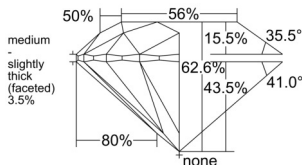

GIA®

FACSIMILE

GIA REPORT 6515820420

Verify this report at GIA.edu

GIA NATURAL DIAMOND DOSSIER®

April 07, 2025
GIA Report Number 6515820420
Shape and Cutting Style ..... Round Brilliant
Measurements ..... 4.74 - 4.77 x 2.98 mm

GRADING RESULTS

Carat Weight ..... 0.41 carat
Color Grade ..... F
Clarity Grade VS2
Cut Grade ..... Excellent

ADDITIONAL GRADING INFORMATION

Polish ..... Excellent
Symmetry ..... Excellent
Fluorescence ..... None
Clarity Characteristics ..... Cloud, Crystal
Inscription(s): GIA 6515820420

PROPORTIONS

GRADING SCALES

GIA COLOR SCALE

COLORLESS	D
	E
	F
	G
	H
	I
	J
NEAR COLORLESS	K
	L
Faint	M
	N
	O
	P
Very Light	Q
	R
	S
	T
	U
	V
Light	W
	X
	Y
	Z

GIA CLARITY SCALE

FLAWLESS	INTERNAL FLAWLESS	
		EXCELLENT
VERY VERY SLIGHTLY INCLUDED	VVS₁	
	VVS₂	
VERY SLIGHTLY INCLUDED	VS₁	
	VS₂	
SLIGHTLY INCLUDED	SI₁	
	SI₂	
INCLUDED	I₁	
	I₂	
	I₃	

GIA CUT SCALE

EXCELLENT
VERY GOOD
GOOD
FAIR
POOR