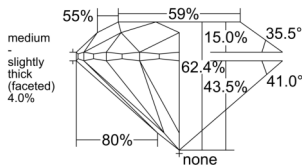

GIA®

FACSIMILE

GIA REPORT 5513821144

Verify this report at GIA.edu

GIA NATURAL DIAMOND DOSSIER®

April 07, 2025
GIA Report Number 5513821144
Shape and Cutting Style ..... Round Brilliant
Measurements ..... 4.75 - 4.77 x 2.97 mm

GRADING RESULTS

Carat Weight ..... 0.42 carat
Color Grade ..... F
Clarity Grade VS2
Cut Grade ..... Excellent

ADDITIONAL GRADING INFORMATION

Polish ..... Excellent
Symmetry ..... Excellent
Fluorescence ..... None
Clarity Characteristics ..... Crystal, Cloud
Inscription(s): GIA 5513821144

PROPORTIONS

GRADING SCALES

GIA COLOR SCALE	GIA CLARITY SCALE	GIA CUT SCALE	
D	FLAWLESS	EXCELLENT	
E	INTERNALLY FLAWLESS		
F		VVS₁	VERY GOOD
G	VVS₂		
H	VS₁	GOOD	
I	VS₂		
J	SI₁	FAIR	
K	SI₂		
L	I₁	POOR	
M	I₂		
N	I₃		
O			
P			
Q			
R			
S			
T			
U			
V			
W			
X			
Y			
Z