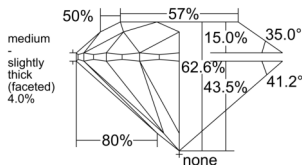

GIA®

FACSIMILE

GIA REPORT 6512605426

Verify this report at GIA.edu

GIA NATURAL DIAMOND DOSSIER®

March 11, 2025
GIA Report Number 6512605426
Shape and Cutting Style ..... Round Brilliant
Measurements ..... 4.72 - 4.74 x 2.96 mm

GRADING RESULTS

Carat Weight ..... 0.41 carat
Color Grade ..... F
Clarity Grade VS2
Cut Grade ..... Excellent

ADDITIONAL GRADING INFORMATION

Polish ..... Excellent
Symmetry ..... Excellent
Fluorescence ..... None
Clarity Characteristics..... Cloud, Crystal, Cavity, Feather
Inscription(s): GIA 6512605426

PROPORTIONS

GRADING SCALES

GIA COLOR SCALE

COLOREDNESS	D
	E
	F
	G
	H
	I
	J
NEAR COLORLESS	K
	L
Faint	M
	N
	O
	P
Very Light	Q
	R
	S
	T
	U
	V
	W
	X
	Y
Light	Z

GIA CLARITY SCALE

FLAWLESS	INTERNAL FLAWLESS	
		FLAWLESS
VERY VERY SLIGHTLY INCLUDED	VVS₁	
	VVS₂	
VERY SLIGHTLY INCLUDED	VS₁	
	VS₂	
SLIGHTLY INCLUDED	SI₁	
	SI₂	
INCLUDED	I₁	
	I₂	
	I₃	

GIA CUT SCALE

EXCELLENT
VERY GOOD
GOOD
FAIR
POOR