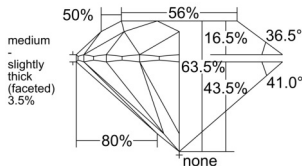

GIA®

FACSIMILE

GIA REPORT 1515692580

Verify this report at GIA.edu

GIA NATURAL DIAMOND DOSSIER®

March 24, 2025
GIA Report Number 1515692580
Shape and Cutting Style ..... Round Brilliant
Measurements ..... 4.66 - 4.68 x 2.97 mm

GRADING RESULTS

Carat Weight ..... 0.40 carat
Color Grade ..... F
Clarity Grade VS2
Cut Grade ..... Excellent

ADDITIONAL GRADING INFORMATION

Polish ..... Excellent
Symmetry ..... Excellent
Fluorescence ..... None
Clarity Characteristics ..... Crystal
Inscription(s): GIA 1515692580

PROPORTIONS

GRADING SCALES

GIA COLOR SCALE	GIA CLARITY SCALE	GIA CUT SCALE
Colorless	Flawless	Excellent
Near Colorless	Internally Flawless	
Faint	VVS₁	Very Good
Very Light	VVS₂	
Light	VS₁	Good
	VS₂	
	S₁	Fair
	S₂	
	I₁	Poor
	I₂	
	I₃