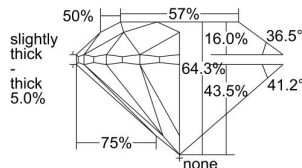

GIA®

FACSIMILE

GIA REPORT

7208114146

Verify this report at GIA.edu

GIA NATURAL DIAMOND DOSSIER®

May 09, 2023
GIA Report Number 7208114146
Shape and Cutting Style ..... Round Brilliant
Measurements ..... 4.63 - 4.64 x 2.98 mm

GRADING RESULTS

Carat Weight ..... 0.40 carat
Color Grade ..... K
Clarity Grade VVS2
Cut Grade ..... Very Good

ADDITIONAL GRADING INFORMATION

Polish ..... Excellent
Symmetry ..... Very Good
Fluorescence ..... Faint
Clarity Characteristics..... Crystal, Feather, Cloud
Inscription(s): GIA 7208114146

PROPORTIONS

Profile to actual proportions

GRADING SCALES

GIA COLOR SCALE	GIA CLARITY SCALE	GIA CUT SCALE	
D	FLAWLESS	EXCELLENT	
E	INTERNALLY FLAWLESS		
F		VVS₁	VERY GOOD
G	VVS₂		
H	VS₁	GOOD	
I	VS₂		
J	SI₁	FAIR	
K	SI₂		
L	INCLUDED	POOR	
M			
N			
O	I₁		
P	I₂		
Q	I₃		
R			
S			
T			
U			
V			
W			
X			
Y			
Z