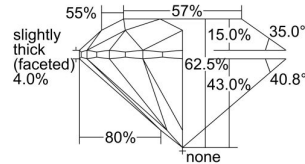

GIA®

FACSIMILE

GIA REPORT 5323920745

Verify this report at GIA.edu

GIA NATURAL DIAMOND DOSSIER®

May 28, 2019
GIA Report Number 5323920745
Shape and Cutting Style ..... Round Brilliant
Measurements ..... 4.76 - 4.79 x 2.98 mm

GRADING RESULTS

Carat Weight ..... 0.42 carat
Color Grade I
Clarity Grade SI2
Cut Grade ..... Excellent

ADDITIONAL GRADING INFORMATION

Polish ..... Excellent
Symmetry ..... Excellent
Fluorescence ..... Faint
Clarity Characteristics ..... Cloud
Inscription(s): GIA 5323920745

PROPORTIONS

GRADING SCALES

GIA COLOR SCALE	GIA CLARITY SCALE	GIA CUT SCALE	
D	FLAWLESS	EXCELLENT	
E	INTERNALLY FLAWLESS		
F		VVS₁	VERY GOOD
G	VVS₂		
H	VS₁	GOOD	
I	VS₂		
J	SI₁	FAIR	
K	SI₂		
L	I₁	POOR	
M	I₂		
N	I₃		
O			
P			
Q			
R			
S			
T			
U			
V			
W			
X			
Y			
Z