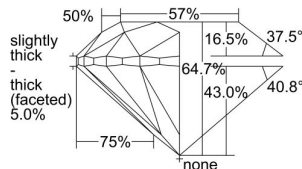

GIA®

FACSIMILE

GIA REPORT 7466118789

Verify this report at GIA.edu

GIA NATURAL DIAMOND DOSSIER®

March 23, 2023
GIA Report Number 7466118789
Shape and Cutting Style ..... Round Brilliant
Measurements ..... 6.00 - 6.07 x 3.91 mm

GRADING RESULTS

Carat Weight ..... 0.91 carat
Color Grade I
Clarity Grade S11
Cut Grade ..... Very Good

ADDITIONAL GRADING INFORMATION

Polish ..... Excellent
Symmetry ..... Very Good
Fluorescence ..... None
Clarity Characteristics ..... Crystal, Cloud, Needle
Inscription(s): GIA 7466118789

PROPORTIONS

Profile to actual proportions

GRADING SCALES

GIA COLOR SCALE

COLOURESS	D
	E
	F
	G
	H
	I
	J
NEAR COLOURESS	K
	L
FADING	M
	N
	O
	P
	R
	S
	T
	U
	V
	W
	X
	Y
LIGHT	Z

GIA CLARITY SCALE

VERY VERY SLIGHTLY INCLUDED	FLAWLESS
	INTERNALLY FLAWLESS
VERY SLIGHTLY INCLUDED	VVS₁
	VVS₂
SLIGHTLY INCLUDED	VS₁
	VS₂
INCLUDED	S1₁
	S1₂
	I₁
	I₂
	I₃

GIA CUT SCALE

EXCELLENT
VERY GOOD
GOOD
FAIR
POOR