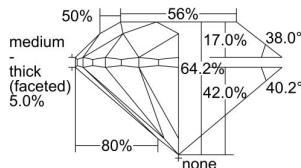

GIA®

FACSIMILE

GIA REPORT 6452381178

Verify this report at GIA.edu

GIA NATURAL DIAMOND DOSSIER®

December 14, 2022
GIA Report Number **6452381178**
Shape and Cutting Style ..... **Round Brilliant**
Measurements ..... **4.65 - 4.68 x 3.00 mm**

GRADING RESULTS

Carat Weight ..... **0.41 carat**
Color Grade ..... **I**
Clarity Grade **VS2**
Cut Grade ..... **Very Good**

ADDITIONAL GRADING INFORMATION

Polish ..... **Excellent**
Symmetry ..... **Excellent**
Fluorescence ..... **None**
Clarity Characteristics ..... **Crystal, Cloud**
Inscription(s): **GIA 6452381178**

PROPORTIONS

GRADING SCALES

GIA
COLOR
SCALE

COLORESS	D
	E
	F
	G
	H
	I
	J
NEAR COLORLESS	K
	L
Faint	M
	N
	O
	P
Very Light	R
	S
	T
	U
	V
Light	W
	X
	Y
	Z

GIA
CLARITY
SCALE

VERY VERY SLIGHTLY INCLUDED	FLAWLESS
	INTERNALLY FLAWLESS
VERY SLIGHTLY INCLUDED	VVS₁
	VVS₂
SLIGHTLY INCLUDED	VS₁
	VS₂
INCLUDED	SI₁
	SI₂
	I₁
	I₂
	I₃

GIA
CUT
SCALE

EXCELLENT
VERY GOOD
GOOD
FAIR
POOR