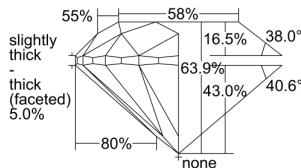

GIA®

FACSIMILE

GIA REPORT 2307119640

Verify this report at GIA.edu

GIA NATURAL DIAMOND DOSSIER®

August 09, 2018
GIA Report Number 2307119640
Shape and Cutting Style ..... Round Brilliant
Measurements ..... 6.04 - 6.06 x 3.87 mm

GRADING RESULTS

Carat Weight ..... 0.90 carat
Color Grade ..... G
Clarity Grade S11
Cut Grade ..... Very Good

ADDITIONAL GRADING INFORMATION

Polish ..... Excellent
Symmetry ..... Excellent
Fluorescence ..... Faint
Clarity Characteristics ..... Cloud, Feather, Crystal
Inscription(s): GIA 2307119640

PROPORTIONS

Profile to actual proportions

GRADING SCALES

GIA COLOR SCALE

COLORLESS	D
	E
	F
	G
	H
	I
	J
NEAR COLORLESS	K
	L
	M
	N
	O
	P
	R
	S
	T
	U
	V
	W
	X
	Y
LIGHT	Z

GIA CLARITY SCALE

FLAWLESS	VERY VERY SLIGHTLY INCLUDED	VVS₁	VVS₂	VS₁	VS₂	S1₁	S1₂	I₁	I₂	I₃	
											INTERNAL FLAWLESS

GIA CUT SCALE

EXCELLENT
VERY GOOD
GOOD
FAIR
POOR