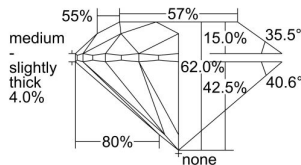

GIA®

FACSIMILE

GIA REPORT 6395777041

Verify this report at GIA.edu

GIA NATURAL DIAMOND DOSSIER®

August 09, 2021
GIA Report Number 6395777041
Shape and Cutting Style ..... Round Brilliant
Measurements ..... 4.80 - 4.81 x 2.98 mm

GRADING RESULTS

Carat Weight ..... 0.42 carat
Color Grade ..... K
Clarity Grade SI2
Cut Grade ..... Excellent

ADDITIONAL GRADING INFORMATION

Polish ..... Excellent
Symmetry ..... Excellent
Fluorescence ..... Faint
Clarity Characteristics ..... Crystal, Cloud
Inscription(s): GIA 6395777041

PROPORTIONS

Profile to actual proportions

GRADING SCALES

GIA COLOR SCALE	GIA CLARITY SCALE	GIA CUT SCALE	
D	FLAWLESS	EXCELLENT	
E	INTERNALLY FLAWLESS		
F		VVS₁	VERY GOOD
G	VVS₂		
H	VS₁	GOOD	
I	VS₂		
J	SI₁	FAIR	
K	SI₂		
L	I₁	POOR	
M	I₂		
N	I₃		
O			
P			
Q			
R			
S			
T			
U			
V			
W			
X			
Y			
Z