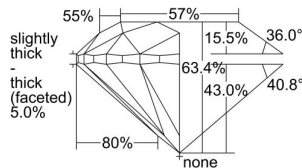

GIA®

FACSIMILE

GIA REPORT 7261393439

Verify this report at gia.edu

GIA DIAMOND DOSSIER®

July 13, 2017
GIA Report Number **7261393439**
Shape and Cutting Style ..... **Round Brilliant**
Measurements ..... **5.60 - 5.63 x 3.56 mm**

GRADING RESULTS

Carat Weight ..... **0.71 carat**
Color Grade ..... **H**
Clarity Grade **S12**
Cut Grade ..... **Very Good**

ADDITIONAL GRADING INFORMATION

Polish ..... **Very Good**
Symmetry ..... **Very Good**
Fluorescence ..... **None**
Clarity Characteristics ..... **Feather**
Inscription(s): **GIA 7261393439**

PROPORTIONS

Profile to actual proportions