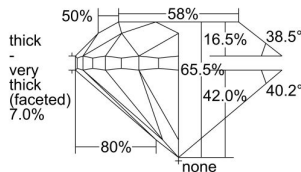

GIA®

FACSIMILE

GIA REPORT

7356256417

Verify this report at GIA.edu

GIA NATURAL DIAMOND DOSSIER®

March 18, 2020
GIA Report Number 7356256417
Shape and Cutting Style ..... Round Brilliant
Measurements ..... 4.12 - 4.14 x 2.70 mm

GRADING RESULTS

Carat Weight ..... 0.30 carat
Color Grade ..... J
Clarity Grade VS1
Cut Grade ..... Good

ADDITIONAL GRADING INFORMATION

Polish ..... Excellent
Symmetry ..... Very Good
Fluorescence ..... Faint
Clarity Characteristics ..... Cloud
Inscription(s): GIA 7356256417

PROPORTIONS

Profile to actual proportions

GRADING SCALES

GIA COLOR SCALE

COLORLESS	D
	E
	F
	G
	H
	I
	J
NEAR COLORLESS	K
	L
FAIN	M
	N
	O
	P
VERY LIGHT	Q
	R
	S
	T
	U
	V
LIGHT	W
	X
	Y
	Z

GIA CLARITY SCALE

VERY VERY SLIGHTLY INCLUDED	FLAWLESS
	INTERNALLY FLAWLESS
VERY SLIGHTLY INCLUDED	VVS₁
	VVS₂
SLIGHTLY INCLUDED	VS₁
	VS₂
INCLUDED	SI₁
	SI₂
	I₁
	I₂
	I₃

GIA CUT SCALE

EXCELLENT
VERY GOOD
GOOD
FAIR
POOR