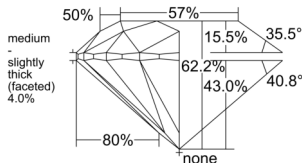

GIA®

FACSIMILE

GIA REPORT 5516464912

Verify this report at GIA.edu

GIA NATURAL DIAMOND DOSSIER®

February 19, 2025
GIA Report Number 5516464912
Shape and Cutting Style ..... Round Brilliant
Measurements ..... 5.90 - 5.92 x 3.68 mm

GRADING RESULTS

Carat Weight ..... 0.79 carat
Color Grade ..... G
Clarity Grade VS1
Cut Grade ..... Excellent

ADDITIONAL GRADING INFORMATION

Polish ..... Excellent
Symmetry ..... Excellent
Fluorescence ..... None
Clarity Characteristics ..... Crystal, Cloud, Pinpoint
Inscription(s): GIA 5516464912

PROPORTIONS

GRADING SCALES

GIA COLOR SCALE

COLORLESS	D
	E
	F
	G
	H
	I
	J
NEAR COLORLESS	K
	L
Faint	M
	N
	O
	P
Very Light	Q
	R
	S
	T
	U
	V
Light	W
	X
	Y
	Z

GIA CLARITY SCALE

FLAWLESS	INTERNAL FLAWLESS	
		FLAWLESS
VERY VERY SLIGHTLY INCLUDED	VVS₁	
	VVS₂	
VERY SLIGHTLY INCLUDED	VS₁	
	VS₂	
SLIGHTLY INCLUDED	SI₁	
	SI₂	
INCLUDED	I₁	
	I₂	
	I₃	

GIA CUT SCALE

EXCELLENT
VERY GOOD
GOOD
FAIR
POOR