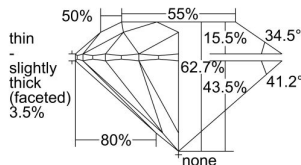

GIA®

FACSIMILE

GIA REPORT 6292857405

Verify this report at GIA.edu

GIA NATURAL DIAMOND DOSSIER®

July 23, 2018
GIA Report Number 6292857405
Shape and Cutting Style ..... Round Brilliant
Measurements ..... 4.74 - 4.77 x 2.99 mm

GRADING RESULTS

Carat Weight ..... 0.41 carat
Color Grade I
Clarity Grade SI2
Cut Grade ..... Excellent

ADDITIONAL GRADING INFORMATION

Polish ..... Excellent
Symmetry ..... Excellent
Fluorescence ..... Faint
Clarity Characteristics ..... Cloud
Inscription(s): GIA 6292857405

PROPORTIONS

Profile to actual proportions