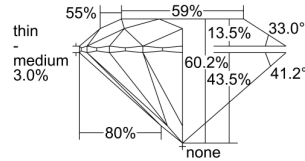

GIA®

FACSIMILE

GIA REPORT 6204642375

Verify this report at GIA.edu

GIA NATURAL DIAMOND DOSSIER®

October 11, 2019
GIA Report Number **6204642375**
Shape and Cutting Style ..... **Round Brilliant**
Measurements ..... **4.51 - 4.54 x 2.73 mm**

GRADING RESULTS

Carat Weight ..... **0.33 carat**
Color Grade ..... **L**
Clarity Grade **VS2**
Cut Grade ..... **Excellent**

ADDITIONAL GRADING INFORMATION

Polish ..... **Excellent**
Symmetry ..... **Excellent**
Fluorescence ..... **None**
Clarity Characteristics..... **Cloud, Crystal, Indented Natural**
Inscription(s): **GIA 6204642375**

PROPORTIONS

Profile to actual proportions

GRADING SCALES

GIA COLOR SCALE	GIA CLARITY SCALE	GIA CUT SCALE	
D	FLAWLESS	EXCELLENT	
E	INTERNALLY FLAWLESS		
F		VVS₁	VERY GOOD
G	VVS₂		
H	VS₁	GOOD	
I	VS₂		
J	SI₁	FAIR	
K	SI₂		
L	I₁	POOR	
M	I₂		
N	I₃		
O			
P			
Q			
R			
S			
T			
U			
V			
W			
X			
Y			
Z