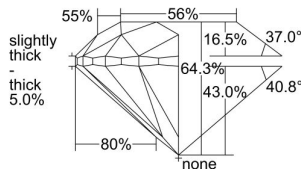

GIA®

FACSIMILE

GIA REPORT 2416027551

Verify this report at GIA.edu

GIA NATURAL DIAMOND DOSSIER®

November 01, 2021
GIA Report Number 2416027551
Shape and Cutting Style ..... Round Brilliant
Measurements ..... 4.91 - 4.93 x 3.16 mm

GRADING RESULTS

Carat Weight ..... 0.48 carat
Color Grade ..... K
Clarity Grade VS2
Cut Grade ..... Very Good

ADDITIONAL GRADING INFORMATION

Polish ..... Excellent
Symmetry ..... Excellent
Fluorescence ..... Medium Blue
Clarity Characteristics ..... Crystal
Inscription(s): GIA 2416027551

PROPORTIONS

Profile to actual proportions