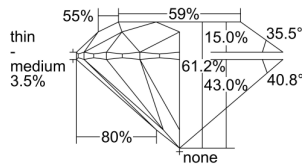

GIA®

FACSIMILE

GIA REPORT

7396767211

Verify this report at GIA.edu

GIA NATURAL DIAMOND DOSSIER®

August 06, 2021
GIA Report Number 7396767211
Shape and Cutting Style ..... Round Brilliant
Measurements ..... 4.95 - 4.97 x 3.04 mm

GRADING RESULTS

Carat Weight ..... 0.46 carat
Color Grade L
Clarity Grade VS2
Cut Grade ..... Excellent

ADDITIONAL GRADING INFORMATION

Polish ..... Excellent
Symmetry ..... Excellent
Fluorescence ..... Faint
Clarity Characteristics ..... Crystal, Cloud
Inscription(s): GIA 7396767211

PROPORTIONS

Profile to actual proportions

GRADING SCALES

GIA COLOR SCALE	GIA CLARITY SCALE	GIA CUT SCALE
COLOURLESS	FLAWLESS	EXCELLENT
D	INTERNALLY FLAWLESS	
E	VVS₁	VERY GOOD
F		
G	VVS₂	
H	VS₁	GOOD
I		
J	VS₂	
K	SI₁	FAIR
L		
M	SI₂	
N	I₁	POOR
O		
P	I₂	
Q	I₃	
R		
S		
T		
U		
V		
W		
X		
Y		
Z