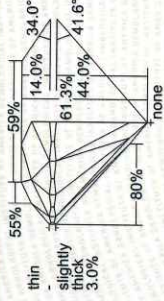

PROPORTIONS

Profile to actual proportions