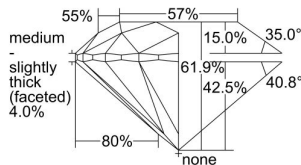

GIA®

FACSIMILE

GIA REPORT 1269381348

Verify this report at gia.edu

GIA DIAMOND DOSSIER®

July 12, 2017
GIA Report Number 1269381348
Shape and Cutting Style ..... Round Brilliant
Measurements ..... 4.76 - 4.79 x 2.95 mm

GRADING RESULTS

Carat Weight ..... 0.41 carat
Color Grade ..... G
Clarity Grade SI2
Cut Grade ..... Excellent

ADDITIONAL GRADING INFORMATION

Polish ..... Excellent
Symmetry ..... Excellent
Fluorescence ..... None
Clarity Characteristics..... Crystal, Knot, Cloud, Feather
Inscription(s): GIA 1269381348

PROPORTIONS

Profile to actual proportions