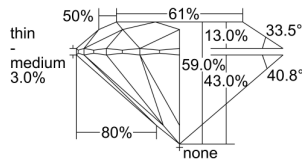

GIA®

FACSIMILE

GIA REPORT 7468781589

Verify this report at GIA.edu

GIA NATURAL DIAMOND DOSSIER®

June 07, 2023
GIA Report Number **7468781589**
Shape and Cutting Style ..... **Round Brilliant**
Measurements ..... **5.00 - 5.02 x 2.96 mm**

GRADING RESULTS

Carat Weight ..... **0.45 carat**
Color Grade ..... **L**
Clarity Grade **VS2**
Cut Grade ..... **Excellent**

ADDITIONAL GRADING INFORMATION

Polish ..... **Excellent**
Symmetry ..... **Excellent**
Fluorescence ..... **None**
Clarity Characteristics ..... **Crystal, Cloud**
Inscription(s): **GIA 7468781589**

PROPORTIONS

Profile to actual proportions

GRADING SCALES

GIA COLOR SCALE	GIA CLARITY SCALE	GIA CUT SCALE	
D	FLAWLESS	EXCELLENT	
E	INTERNALLY FLAWLESS		
F		VVS₁	VERY GOOD
G	VVS₂		
H	VS₁	GOOD	
I	VS₂		
J	SI₁	FAIR	
K	SI₂		
L	I₁	POOR	
M	I₂		
N	I₃		
O			
P			
Q			
R			
S			
T			
U			
V			
W			
X			
Y			
Z