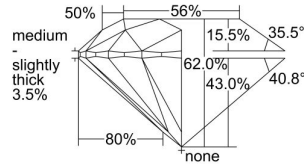

GIA®

FACSIMILE

GIA REPORT

7398724614

Verify this report at GIA.edu

GIA NATURAL DIAMOND DOSSIER®

August 02, 2021
GIA Report Number 7398724614
Shape and Cutting Style ..... Round Brilliant
Measurements ..... 4.81 - 4.83 x 2.99 mm

GRADING RESULTS

Carat Weight ..... 0.42 carat
Color Grade L
Clarity Grade VS2
Cut Grade ..... Excellent

ADDITIONAL GRADING INFORMATION

Polish ..... Excellent
Symmetry ..... Excellent
Fluorescence ..... None
Clarity Characteristics ..... Cloud
Inscription(s): GIA 7398724614

PROPORTIONS

Profile to actual proportions

GRADING SCALES

GIA COLOR SCALE

COLORED	D
	E
	F
	G
	H
	I
	J
NEAR COLORLESS	K
	L
Faint	M
	N
	O
	P
Very Light	Q
	R
	S
	T
	U
	V
	W
	X
	Y
Light	Z

GIA CLARITY SCALE

GIA CUT SCALE

EXCELLENT
VERY GOOD
GOOD
FAIR
POOR