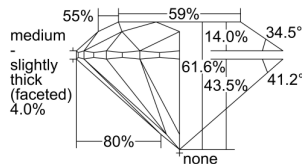

GIA®

FACSIMILE

GIA REPORT

5413688730

Verify this report at GIA.edu

GIA NATURAL DIAMOND DOSSIER®

December 16, 2021
GIA Report Number **5413688730**
Shape and Cutting Style ..... **Round Brilliant**
Measurements ..... **4.53 - 4.54 x 2.79 mm**

GRADING RESULTS

Carat Weight ..... **0.35 carat**
Color Grade ..... **K**
Clarity Grade **VS2**
Cut Grade ..... **Excellent**

ADDITIONAL GRADING INFORMATION

Polish ..... **Excellent**
Symmetry ..... **Excellent**
Fluorescence ..... **Faint**
Clarity Characteristics ..... **Crystal**
Inscription(s): **GIA 5413688730**

PROPORTIONS

Profile to actual proportions

GRADING SCALES

GIA COLOR SCALE	GIA CLARITY SCALE	GIA CUT SCALE	
D	FLAWLESS	EXCELLENT	
E	INTERNALLY FLAWLESS		
F		VVS₁	VERY GOOD
G	VVS₂		
H	VS₁	GOOD	
I	VS₂		
J	SI₁	FAIR	
K	SI₂		
L	I₁	POOR	
M	I₂		
N	I₃		
O			
P			
Q			
R			
S			
T			
U			
V			
W			
X			
Y			
Z