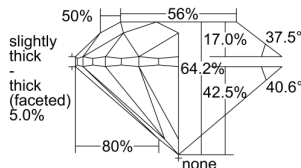

GIA®

FACSIMILE

GIA REPORT 5336132124

Verify this report at GIA.edu

GIA NATURAL DIAMOND DOSSIER®

June 25, 2019
GIA Report Number 5336132124
Shape and Cutting Style ..... Round Brilliant
Measurements ..... 4.62 - 4.66 x 2.98 mm

GRADING RESULTS

Carat Weight ..... 0.40 carat
Color Grade I
Clarity Grade SI2
Cut Grade ..... Very Good

ADDITIONAL GRADING INFORMATION

Polish ..... Excellent
Symmetry ..... Excellent
Fluorescence ..... None
Clarity Characteristics ..... Crystal
Inscription(s): GIA 5336132124

PROPORTIONS

Profile to actual proportions

GRADING SCALES

GIA COLOR SCALE

COLORESS	D
	E
	F
	G
	H
	I
	J
NEAR COLORLESS	K
	L
Faint	M
	N
	O
	P
Very Light	Q
	R
	S
	T
	U
	V
Light	W
	X
	Y
	Z

GIA CLARITY SCALE

VERY VERY SLIGHTLY INCLUDED	FLAWLESS
	INTERNALLY FLAWLESS
VERY SLIGHTLY INCLUDED	VVS₁
	VVS₂
SLIGHTLY INCLUDED	VS₁
	VS₂
INCLUDED	SI₁
	SI₂
	I₁
	I₂
	I₃

GIA CUT SCALE

EXCELLENT
VERY GOOD
GOOD
FAIR
POOR