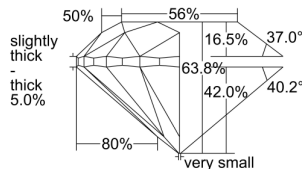

GIA®

FACSIMILE

GIA REPORT 7401039884

Verify this report at GIA.edu

GIA NATURAL DIAMOND DOSSIER®

August 19, 2021
GIA Report Number 7401039884
Shape and Cutting Style ..... Round Brilliant
Measurements ..... 4.94 - 4.95 x 3.15 mm

GRADING RESULTS

Carat Weight ..... 0.49 carat
Color Grade I
Clarity Grade S11
Cut Grade ..... Very Good

ADDITIONAL GRADING INFORMATION

Polish ..... Excellent
Symmetry ..... Excellent
Fluorescence ..... None
Clarity Characteristics ..... Cloud
Inscription(s): GIA 7401039884

PROPORTIONS

Profile to actual proportions

GRADING SCALES

GIA
COLOR
SCALE

COLORED	D
	E
	F
	G
	H
	I
	J
NEAR COLORLESS	K
	L
Faint	M
	N
	O
	P
Very Light	Q
	R
	S
	T
	U
	V
Light	W
	X
	Y
	Z

GIA
CLARITY
SCALE

VERY VERY SLIGHTLY INCLUDED	FLAWLESS
	INTERNALLY FLAWLESS
VERY SLIGHTLY INCLUDED	VVS₁
	VVS₂
SLIGHTLY INCLUDED	VS₁
	VS₂
INCLUDED	S1₁
	S1₂
	I₁
	I₂
	I₃

GIA
CUT
SCALE

EXCELLENT
VERY GOOD
GOOD
FAIR
POOR