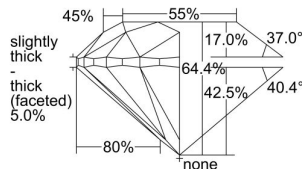

GIA®

FACSIMILE

GIA REPORT 7461823916

Verify this report at GIA.edu

GIA NATURAL DIAMOND DOSSIER®

June 09, 2023
GIA Report Number 7461823916
Shape and Cutting Style ..... Round Brilliant
Measurements ..... 4.62 - 4.66 x 2.99 mm

GRADING RESULTS

Carat Weight ..... 0.40 carat
Color Grade I
Clarity Grade VS2
Cut Grade ..... Very Good

ADDITIONAL GRADING INFORMATION

Polish ..... Excellent
Symmetry ..... Very Good
Fluorescence ..... None
Clarity Characteristics ..... Cloud, Crystal
Inscription(s): GIA 7461823916

PROPORTIONS

Profile to actual proportions

GRADING SCALES

GIA COLOR SCALE	GIA CLARITY SCALE	GIA CUT SCALE	
D	FLAWLESS	EXCELLENT	
E	INTERNALLY FLAWLESS		
F		VVS₁	VERY GOOD
G	VVS₂		
H	VS₁	GOOD	
I	VS₂		
J	SI₁	FAIR	
K	SI₂		
L	I₁	POOR	
M			I₂
N	I₃		
O			
P			
Q			
R			
S			
T			
U			
V			
W			
X			
Y			
Z