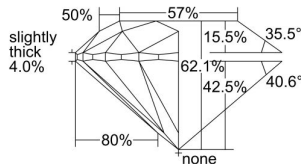

GIA®

FACSIMILE

GIA REPORT 6252835844

Verify this report at GIA.edu

GIA NATURAL DIAMOND DOSSIER®

July 20, 2022
GIA Report Number 6252835844
Shape and Cutting Style ..... Round Brilliant
Measurements ..... 4.57 - 4.59 x 2.84 mm

GRADING RESULTS

Carat Weight ..... 0.37 carat
Color Grade L
Clarity Grade VS2
Cut Grade ..... Excellent

ADDITIONAL GRADING INFORMATION

Polish ..... Excellent
Symmetry ..... Excellent
Fluorescence ..... None
Clarity Characteristics ..... Crystal, Feather
Inscription(s): GIA 6252835844

PROPORTIONS

Profile to actual proportions