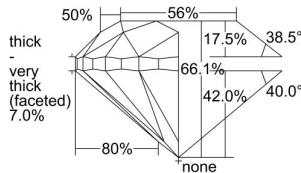

GIA®

FACSIMILE

GIA REPORT 7291729123

Verify this report at GIA.edu

GIA NATURAL DIAMOND DOSSIER®

July 06, 2018
GIA Report Number 7291729123
Shape and Cutting Style ..... Round Brilliant
Measurements ..... 4.85 - 4.87 x 3.21 mm

GRADING RESULTS

Carat Weight ..... 0.50 carat
Color Grade ..... H
Clarity Grade SI2
Cut Grade ..... Good

ADDITIONAL GRADING INFORMATION

Polish ..... Excellent
Symmetry ..... Very Good
Fluorescence ..... None
Clarity Characteristics ..... Cloud
Inscription(s): GIA 7291729123

PROPORTIONS

Profile to actual proportions

GRADING SCALES

GIA COLOR SCALE

COLORESS	D
	E
	F
	G
	H
	I
	J
NEAR COLORESS	K
	L
FAINT	M
	N
	O
	P
VERY LIGHT	Q
	R
	S
	T
	U
	V
LIGHT	W
	X
	Y
	Z

GIA CLARITY SCALE

FLAWLESS	VERY VERY SLIGHTLY INCLUDED	VVS₁	VVS₂	VS₁	VS₂	SI₁	SI₂	I₁	I₂	I₃	
											FLAWLESS
INTERNALLY FLAWLESS	VERY SLIGHTLY INCLUDED										

GIA CUT SCALE

EXCELLENT
VERY GOOD
GOOD
FAIR
POOR