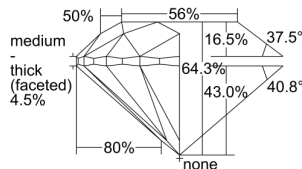

GIA®

FACSIMILE

GIA REPORT 7423863929

Verify this report at GIA.edu

GIA NATURAL DIAMOND DOSSIER®

March 30, 2022
GIA Report Number **7423863929**
Shape and Cutting Style ..... **Round Brilliant**
Measurements ..... **4.61 - 4.65 x 2.98 mm**

GRADING RESULTS

Carat Weight ..... **0.40 carat**
Color Grade ..... **I**
Clarity Grade **VS2**
Cut Grade ..... **Very Good**

ADDITIONAL GRADING INFORMATION

Polish ..... **Excellent**
Symmetry ..... **Excellent**
Fluorescence ..... **None**
Clarity Characteristics..... **Cloud, Crystal, Cavity**
Inspection(s): **GIA 7423863929**

PROPORTIONS

Profile to actual proportions

GRADING SCALES

GIA COLOR SCALE	GIA CLARITY SCALE	GIA CUT SCALE	
D	FLAWLESS	EXCELLENT	
E	INTERNALLY FLAWLESS		
F		VVS₁	VERY GOOD
G	VVS₂		
H	VS₁	GOOD	
I	VS₂		
J	SI₁	FAIR	
K	SI₂		
L	I₁	POOR	
M	I₂		
N	I₃		
O			
P			
Q			
R			
S			
T			
U			
V			
W			
X			
Y			
Z