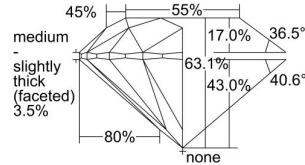

GIA®

FACSIMILE

GIA REPORT 1473193550

Verify this report at GIA.edu

GIA NATURAL DIAMOND DOSSIER®

July 27, 2023
GIA Report Number 1473193550
Shape and Cutting Style ..... Round Brilliant
Measurements ..... 6.11 - 6.16 x 3.87 mm

GRADING RESULTS

Carat Weight ..... 0.90 carat
Color Grade I
Clarity Grade S11
Cut Grade ..... Excellent

ADDITIONAL GRADING INFORMATION

Polish ..... Excellent
Symmetry ..... Excellent
Fluorescence ..... None
Clarity Characteristics ..... Crystal
Inscription(s): GIA 1473193550

PROPORTIONS

Profile to actual proportions