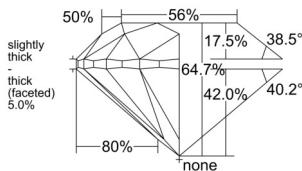

GIA®

FACSIMILE

GIA REPORT 6512379698

Verify this report at GIA.edu

GIA NATURAL DIAMOND DOSSIER®

February 07, 2025
GIA Report Number 6512379698
Shape and Cutting Style ..... Round Brilliant
Measurements ..... 5.99 - 6.03 x 3.89 mm

GRADING RESULTS

Carat Weight ..... 0.90 carat
Color Grade ..... E
Clarity Grade VS2
Cut Grade ..... Very Good

ADDITIONAL GRADING INFORMATION

Polish ..... Excellent
Symmetry ..... Excellent
Fluorescence ..... None
Clarity Characteristics..... Crystal, Cloud, Indented Natural
Inscription(s): GIA 6512379698

PROPORTIONS

Profile to actual proportions

GRADING SCALES

GIA COLOR SCALE	GIA CLARITY SCALE	GIA CUT SCALE
COLOREDNESS	FLAWLESS	EXCELLENT
D	INTERNALLY FLAWLESS	
E	VVS₁	VERY GOOD
F		
G	VVS₂	
H	VS₁	GOOD
I		
J	VS₂	
K	SI₁	FAIR
L		
M	SI₂	
N	I₁	POOR
O		
P	I₂	
Q	I₃	
R		
S		
T		
U		
V		
W		
X		
Y		
Z