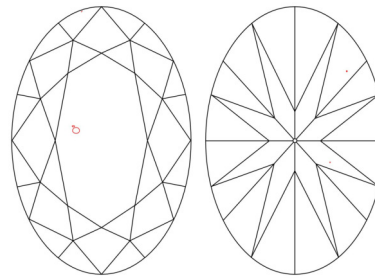

GIA NATURAL DIAMOND GRADING REPORT

August 28, 2025  
 GIA Report Number ..... 5536189042  
 Shape and Cutting Style ..... Oval Brilliant  
 Measurements ..... 8.81 x 6.06 x 3.70 mm

GRADING RESULTS

Carat Weight ..... 1.21 carat  
 Color Grade ..... D  
 Clarity Grade ..... SI1

ADDITIONAL GRADING INFORMATION

Polish ..... Excellent  
 Symmetry ..... Very Good  
 Fluorescence ..... None  
 Inscription(s): GIA 5536189042  
**Comments:** Additional pinpoints are not shown.

PROPORTIONS

Profile not to actual proportions

CLARITY CHARACTERISTICS

KEY TO SYMBOLS\*

- Crystal
- ∖ Needle
- Pinpoint

\* Red symbols denote internal characteristics (inclusions). Green or black symbols denote external characteristics (blemishes). Diagram is an approximate representation of the diamond, and symbols shown indicate type, position, and approximate size of clarity characteristics. All clarity characteristics may not be shown. Details of finish are not shown.