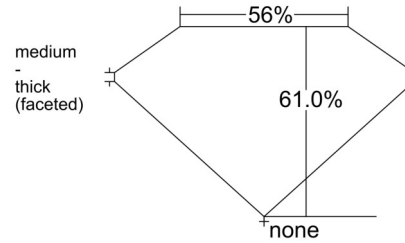

GIA NATURAL DIAMOND GRADING REPORT

August 28, 2025  
 GIA Report Number ..... 5536189042  
 Shape and Cutting Style ..... Oval Brilliant  
 Measurements ..... 8.81 x 6.06 x 3.70 mm

GRADING RESULTS

Carat Weight ..... 1.21 carat  
 Color Grade ..... D  
 Clarity Grade ..... SI1

Profile not to actual proportions

CLARITY CHARACTERISTICS

KEY TO SYMBOLS\*

- Crystal
- ∖ Needle
- Pinpoint

\* Red symbols denote internal characteristics (inclusions). Green or black symbols denote external characteristics (blemishes). Diagram is an approximate representation of the diamond, and symbols shown indicate type, position, and approximate size of clarity characteristics. All clarity characteristics may not be shown. Details of finish are not shown.