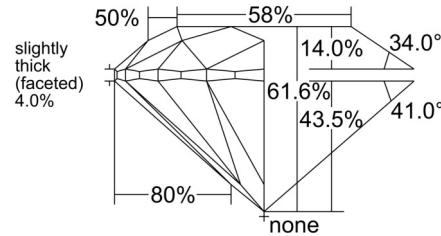

GIA NATURAL DIAMOND GRADING REPORT

October 01, 2025
 GIA Report Number 6532597572
 Shape and Cutting Style Round Brilliant
 Measurements 7.61 - 7.67 x 4.70 mm

GRADING RESULTS

Carat Weight 1.70 carat
 Color Grade G
 Clarity Grade VVS1
 Cut Grade Excellent

ADDITIONAL GRADING INFORMATION

Polish Excellent
 Symmetry Excellent
 Fluorescence None
 Inscription(s): GIA 6532597572
 Comments: Surface graining is not shown.

PROPORTIONS

Profile to actual proportions

CLARITY CHARACTERISTICS

KEY TO SYMBOLS*

Feather

* Red symbols denote internal characteristics (inclusions). Green or black symbols denote external characteristics (blemishes). Diagram is an approximate representation of the diamond, and symbols shown indicate type, position, and approximate size of clarity characteristics. All clarity characteristics may not be shown. Details of finish are not shown.