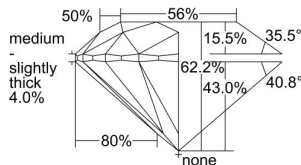

GIA®

FACSIMILE

GIA REPORT 6381122521

Verify this report at GIA.edu

GIA NATURAL DIAMOND DOSSIER®

March 23, 2021
GIA Report Number 6381122521
Shape and Cutting Style ..... Round Brilliant
Measurements ..... 4.74 - 4.75 x 2.96 mm

GRADING RESULTS

Carat Weight ..... 0.41 carat
Color Grade ..... K
Clarity Grade VS2
Cut Grade ..... Excellent

ADDITIONAL GRADING INFORMATION

Polish ..... Excellent
Symmetry ..... Excellent
Fluorescence ..... Very Strong Blue
Clarity Characteristics ..... Crystal
Inscription(s): GIA 6381122521

PROPORTIONS

Profile to actual proportions

GRADING SCALES

GIA COLOR SCALE	GIA CLARITY SCALE	GIA CUT SCALE	
D	FLAWLESS	EXCELLENT	
E	INTERNALLY FLAWLESS		
F		VVS₁	VERY GOOD
G	VVS₂		
H	VS₁	GOOD	
I	VS₂		
J	SI₁	FAIR	
K	SI₂		
L	I₁	POOR	
M	I₂		
N	I₃		
O			
P			
Q			
R			
S			
T			
U			
V			
W			
X			
Y			
Z