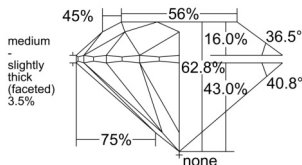

GIA®

FACSIMILE

GIA REPORT 7518015849

Verify this report at GIA.edu

GIA NATURAL DIAMOND DOSSIER®

December 18, 2024
GIA Report Number 7518015849
Shape and Cutting Style ..... Round Brilliant
Measurements ..... 5.88 - 5.92 x 3.70 mm

GRADING RESULTS

Carat Weight ..... 0.80 carat
Color Grade ..... G
Clarity Grade VS1
Cut Grade ..... Excellent

ADDITIONAL GRADING INFORMATION

Polish ..... Excellent
Symmetry ..... Excellent
Fluorescence ..... None
Clarity Characteristics ..... Cloud, Pinpoint
Inscription(s): GIA 7518015849

PROPORTIONS

Profile to actual proportions

GRADING SCALES

GIA COLOR SCALE	GIA CLARITY SCALE	GIA CUT SCALE	
D	FLAWLESS	EXCELLENT	
E	INTERNALLY FLAWLESS		
F		VVS₁	VERY GOOD
G	VVS₂		
H	VS₁	GOOD	
I	VS₂		
J	SI₁	FAIR	
K	SI₂		
L	I₁	POOR	
M			I₂
N	I₃		
O			
P			
Q			
R			
S			
T			
U			
V			
W			
X			
Y			
Z