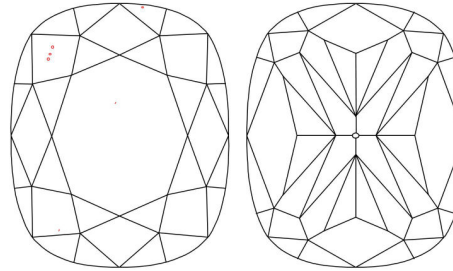

GIA NATURAL DIAMOND GRADING REPORT

August 17, 2020  
 GIA Report Number ..... 2211092307  
 Shape and Cutting Style ..... Cushion Modified Brilliant  
 Measurements ..... 6.43 x 5.97 x 4.40 mm

GRADING RESULTS

Carat Weight ..... 1.51 carat  
 Color Grade ..... H  
 Clarity Grade ..... VS2

ADDITIONAL GRADING INFORMATION

Polish ..... Excellent  
 Symmetry ..... Very Good  
 Fluorescence ..... Strong Blue  
 Inscription(s): GIA 2211092307  
**Comments:** Pinpoints are not shown.

PROPORTIONS

Profile not to actual proportions

CLARITY CHARACTERISTICS

KEY TO SYMBOLS\*

- Crystal
- ∖ Needle

\* Red symbols denote internal characteristics (inclusions). Green or black symbols denote external characteristics (blemishes). Diagram is an approximate representation of the diamond, and symbols shown indicate type, position, and approximate size of clarity characteristics. All clarity characteristics may not be shown. Details of finish are not shown.