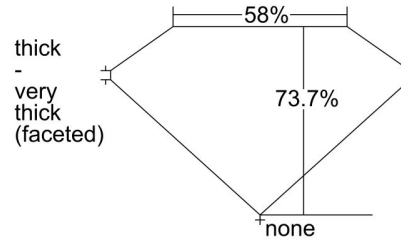

GIA NATURAL DIAMOND GRADING REPORT

August 17, 2020  
 GIA Report Number ..... 2211092307  
 Shape and Cutting Style ..... Cushion Modified Brilliant  
 Measurements ..... 6.43 x 5.97 x 4.40 mm

GRADING RESULTS

Carat Weight ..... 1.51 carat  
 Color Grade ..... H  
 Clarity Grade ..... VS2

ADDITIONAL GRADING INFORMATION

Polish ..... Excellent  
 Symmetry ..... Very Good  
 Fluorescence ..... Strong Blue  
 Inscription(s): GIA 2211092307  
**Comments:** Pinpoints are not shown.

PROPORTIONS

Profile not to actual proportions

CLARITY CHARACTERISTICS

KEY TO SYMBOLS\*

- Crystal
- ∖ Needle

\* Red symbols denote internal characteristics (inclusions). Green or black symbols denote external characteristics (blemishes). Diagram is an approximate representation of the diamond, and symbols shown indicate type, position, and approximate size of clarity characteristics. All clarity characteristics may not be shown. Details of finish are not shown.