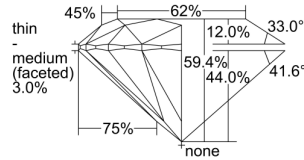

GIA®

FACSIMILE

GIA REPORT 1449806904

Verify this report at GIA.edu

GIA NATURAL DIAMOND DOSSIER®

September 27, 2022
GIA Report Number 1449806904
Shape and Cutting Style ..... Round Brilliant
Measurements ..... 6.28 - 6.33 x 3.74 mm

GRADING RESULTS

Carat Weight ..... 0.90 carat
Color Grade ..... D
Clarity Grade VVS2
Cut Grade ..... Excellent

ADDITIONAL GRADING INFORMATION

Polish ..... Excellent
Symmetry ..... Excellent
Fluorescence ..... None
Clarity Characteristics ..... Needle, Feather, Pinpoint
Inscription(s): GIA 1449806904

PROPORTIONS

Profile to actual proportions

GRADING SCALES

GIA COLOR SCALE	GIA CLARITY SCALE	GIA CUT SCALE	
D	FLAWLESS	EXCELLENT	
E	INTERNALLY FLAWLESS		
F		VVS₁	VERY GOOD
G	VVS₂		
H	VS₁	GOOD	
I	VS₂		
J	SI₁	FAIR	
K	SI₂		
L	I₁	POOR	
M			
N			
O	I₂		
P			
Q			
R	I₃		
S			
T			
U			
V			
W			
X			
Y			
Z