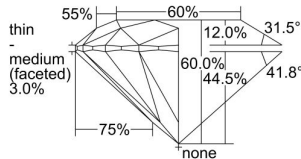

GIA®

FACSIMILE

GIA REPORT 2446562878

Verify this report at GIA.edu

GIA NATURAL DIAMOND DOSSIER®

September 05, 2022
GIA Report Number 2446562878
Shape and Cutting Style ..... Round Brilliant
Measurements ..... 6.36 - 6.37 x 3.82 mm

GRADING RESULTS

Carat Weight ..... 0.93 carat
Color Grade ..... D
Clarity Grade VVS2
Cut Grade ..... Excellent

ADDITIONAL GRADING INFORMATION

Polish ..... Excellent
Symmetry ..... Excellent
Fluorescence ..... Strong Blue
Clarity Characteristics ..... Pinpoint
Inscription(s): GIA 2446562878

PROPORTIONS

Profile to actual proportions

GRADING SCALES

GIA COLOR SCALE	GIA CLARITY SCALE	GIA CUT SCALE	
D	FLAWLESS	EXCELLENT	
E	INTERNALLY FLAWLESS		
F		VVS₁	VERY GOOD
G	VVS₂		
H	VS₁	GOOD	
I	VS₂		
J	SI₁	FAIR	
K	SI₂		
L	I₁	POOR	
M	I₂		
N	I₃		
O			
P			
Q			
R			
S			
T			
U			
V			
W			
X			
Y			
Z