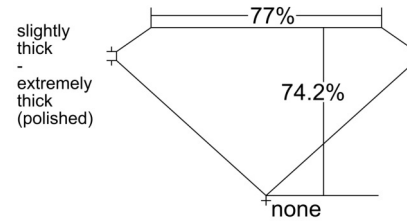

GIA NATURAL DIAMOND GRADING REPORT

 June 05, 2026
 GIA Report Number 5232970270
 Shape and Cutting Style **Square Modified Brilliant**
 Measurements 5.40 x 5.37 x 3.98 mm

GRADING RESULTS

 Carat Weight 1.00 carat
 Color Grade **K**
 Clarity Grade **VS2**
ADDITIONAL GRADING INFORMATION

 Polish **Good**
 Symmetry **Fair**
 Fluorescence **None**
 Inscription(s): GIA 5232970270, ~~USA~~ 257749498

PROPORTIONS

Profile not to actual proportions

CLARITY CHARACTERISTICS

KEY TO SYMBOLS*

-  Feather
-  Natural
-  Extra Facet

* Red symbols denote internal characteristics (inclusions). Green or black symbols denote external characteristics (blemishes). Diagram is an approximate representation of the diamond, and symbols shown indicate type, position, and approximate size of clarity characteristics. All clarity characteristics may not be shown. Details of finish are not shown.