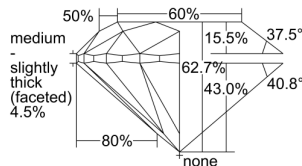

GIA®

FACSIMILE

GIA REPORT

7443237441

Verify this report at GIA.edu

GIA NATURAL DIAMOND DOSSIER®

August 08, 2022
GIA Report Number 7443237441
Shape and Cutting Style ..... Round Brilliant
Measurements ..... 4.47 - 4.50 x 2.81 mm

GRADING RESULTS

Carat Weight ..... 0.36 carat
Color Grade ..... G
Clarity Grade SI2
Cut Grade ..... Good

ADDITIONAL GRADING INFORMATION

Polish ..... Very Good
Symmetry ..... Very Good
Fluorescence ..... None
Clarity Characteristics ..... Cavity, Feather, Crystal
Inscription(s): GIA 7443237441

PROPORTIONS

Profile to actual proportions

GRADING SCALES

GIA COLOR SCALE

COLORLESS	D
	E
	F
	G
	H
	I
	J
NEAR COLORLESS	K
	L
Faint	M
	N
	O
	P
	Q
	R
	S
	T
	U
	V
	W
	X
	Y
Light	Z

GIA CLARITY SCALE

FLAWLESS	VERY VERY SLIGHTLY INCLUDED	VVS₁	EXCELLENT	
				VVS₂
INTERNALLY FLAWLESS	VERY SLIGHTLY INCLUDED	VS₁	VERY GOOD	
		VS₂		
SLIGHTLY INCLUDED	INCLUDED	SI₁	GOOD	
		SI₂		
FAIR	POOR	I₁	FAIR	
		I₂		
		I₃		

GIA CUT SCALE

EXCELLENT
VERY GOOD
GOOD
FAIR
POOR