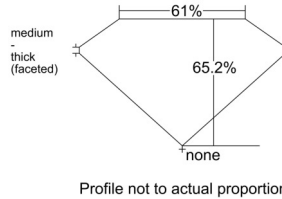

GIA®

FACSIMILE

GIA REPORT 1518103100

Verify this report at GIA.edu

GIA NATURAL DIAMOND DOSSIER®

December 31, 2024
GIA Report Number 1518103100
Shape and Cutting Style ..... Oval Brilliant
Measurements ..... 6.83 x 4.68 x 3.05 mm

GRADING RESULTS

Carat Weight ..... 0.64 carat
Color Grade I
Clarity Grade VS1

ADDITIONAL GRADING INFORMATION

Polish ..... Excellent
Symmetry ..... Good
Fluorescence ..... Faint
Clarity Characteristics ..... Crystal, Cloud
Inscription(s): GIA 1518103100

PROPORTIONS

GRADING SCALES

GIA COLOR SCALE		GIA CLARITY SCALE			
COLORLESS	D	VERY VERY SLIGHTLY INCLUDED	FLAWLESS		
	E		INTERNALLY FLAWLESS		
	F	VERY SLIGHTLY INCLUDED	VS₁		
	G		VS₂		
	H		VS₁		
	NEAR COLORLESS	I	SLIGHTLY INCLUDED	VS₂	
		J		SI₁	
		FAINT	K	INCLUDED	SI₂
			L		I₁
			M		I₂
VERT LIGHT	N	LIGHT	I₃		
	O				
	P				
	Q				
	R				
	S				
	T