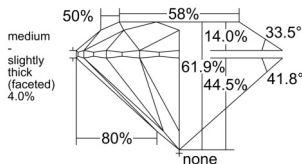

GIA®

FACSIMILE

GIA NATURAL DIAMOND DOSSIER®

September 18, 2025
GIA Report Number 2537459773
Shape and Cutting Style ..... Round Brilliant
Measurements ..... 5.16 - 5.18 x 3.20 mm

GRADING RESULTS

Carat Weight ..... 0.52 carat
Color Grade ..... H
Clarity Grade VS2
Cut Grade ..... Excellent

ADDITIONAL GRADING INFORMATION

Polish ..... Excellent
Symmetry ..... Excellent
Fluorescence ..... Faint
Clarity Characteristics ..... Cloud
Inscription(s): GIA 2537459773

GIA REPORT 2537459773

Verify this report at GIA.edu

PROPORTIONS

Profile to actual proportions