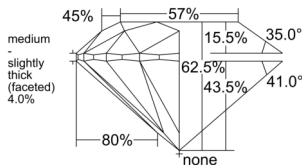

GIA®

FACSIMILE

GIA REPORT 6532292369

Verify this report at GIA.edu

GIA NATURAL DIAMOND DOSSIER®

September 03, 2025
GIA Report Number 6532292369
Shape and Cutting Style ..... Round Brilliant
Measurements ..... 5.64 - 5.67 x 3.53 mm

GRADING RESULTS

Carat Weight ..... 0.70 carat
Color Grade ..... G
Clarity Grade SI2
Cut Grade ..... Excellent

ADDITIONAL GRADING INFORMATION

Polish ..... Excellent
Symmetry ..... Excellent
Fluorescence ..... None
Clarity Characteristics ..... Cloud
Inscription(s): GIA 6532292369

PROPORTIONS

GRADING SCALES

GIA COLOR SCALE	GIA CLARITY SCALE	GIA CUT SCALE	
D	FLAWLESS	EXCELLENT	
E	INTERNALLY FLAWLESS		
F		VVS₁	VERY GOOD
G	VVS₂		
H	VS₁	GOOD	
I	VS₂		
J	SI₁	FAIR	
K	SI₂		
L	I₁	POOR	
M	I₂		
N	I₃		
O			
P			
Q			
R			
S			
T			
U			
V			
W			
X			
Y			
Z