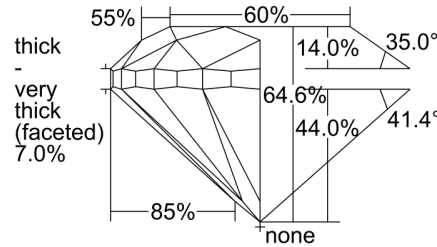

GIA NATURAL DIAMOND GRADING REPORT

January 11, 2023
GIA Report Number 6227781118
Shape and Cutting Style ..... Round Brilliant
Measurements ..... 6.15 - 6.24 x 4.00 mm

GRADING RESULTS

Carat Weight ..... 1.00 carat
Color Grade ..... K, Faint Brown
Clarity Grade VS1
Cut Grade ..... Good

ADDITIONAL GRADING INFORMATION

Polish ..... Very Good
Symmetry ..... Good
Fluorescence ..... None
Inscription(s): GIA 6227781118
Comments: Internal graining is not shown.

PROPORTIONS

Profile to actual proportions