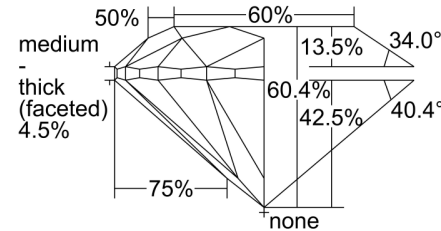

GIA NATURAL DIAMOND GRADING REPORT

October 12, 2022

GIA Report Number 2437487665

Shape and Cutting Style Round Brilliant

Measurements 7.41 - 7.46 x 4.49 mm

GRADING RESULTS

Carat Weight 1.56 carat

Color Grade K, Faint Brown

Clarity Grade I1

Cut Grade Very Good

ADDITIONAL GRADING INFORMATION

Polish Excellent

Symmetry Excellent

Fluorescence Faint

Inscription(s): GIA 2437487665

Comments: Additional clouds, pinpoints, internal graining and surface graining are not shown.

PROPORTIONS

Profile to actual proportions

CLARITY CHARACTERISTICS

KEY TO SYMBOLS*

- Crystal
- ↘ Needle
- ↗ Feather
- ↖ Indented Natural
- ⊙ Cloud
- △ Natural
- ▣ Etch Channel

* Red symbols denote internal characteristics (inclusions). Green or black symbols denote external characteristics (blemishes). Diagram is an approximate representation of the diamond, and symbols shown indicate type, position, and approximate size of clarity characteristics. All clarity characteristics may not be shown. Details of finish are not shown.